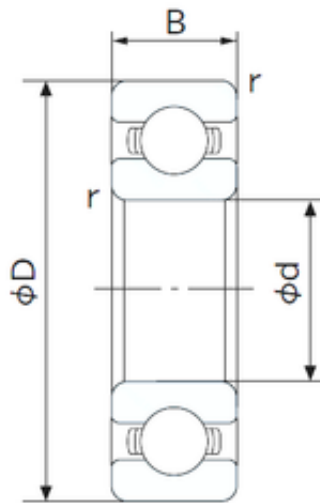

## China abec 5 Bearings Supplier

6001 Bearing 2D drawings and 3D CAD models

SKF, NSK, NTN, Koyo,, Timken NACHI 6001  
 6002 6003 6004 6201 6202 6203 6204 6301 6302  
 6303 6304 Zz 2RS C3auto Ball Bearing

Bearing No. 6001

Size	12x28x8 mm
Bore Diameter	12 mm
Outer Diameter	28 mm
Width	8 mm
d	12 mm
D	28 mm
B	8 mm
C	8 mm
r min.	0.3 mm
da min.	14 mm
Da max.	26 mm
ra max.	0.3 mm
Weight	0.023 Kg
Basic dynamic load rating (C)	5,1 kN
Basic static load rating (C0)	2,39 kN
(Grease) Lubrication Speed	27000 r/min
Enclosure	Open
Bore Type	Cylindrical Bore
Configuration	Single Row
Bore Size	12 mm
Outside Diameter	28 mm
Width	8 mm
Fillet Radius/Chamfer	0.3 mm
Dynamic Load Rating	5,100 N

## China abec 5 Bearings Supplier

Static Load Rating	2,390 N
Limiting Speed - Grease	28,000 rpm
Limiting Speed - Oil	32,000 rpm
Factor fo	13.2
Radial Clearance	0.003 to 0.018 mm
da (min)	14 mm
Da (max)	26 mm
ra (max)	0.3 mm